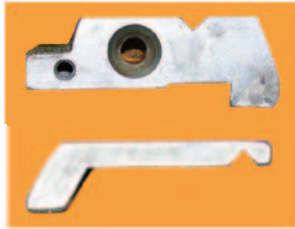

RECONDITION Komori Plate Clamps

Plate clamps that lost their gripping surface. GT Specialties can bond industrial diamonds to your clamps. The diamonds will out last a Carbide coating 5:1 longer.

Komori 50'' press Plate Clamp

Base Clamp
2R/4349-1 \$264.00

Upper Clamp
2R/4349-2 \$264.00

Komori 50'' press Plate Clamp

Base Clamp
2R/4349-1 \$230.00 each.

Recondition
P/N DHB 3005-012,
P/N DHB 3004-012,
P/N DHB 3006-012,
P/N DHB 3003-012,