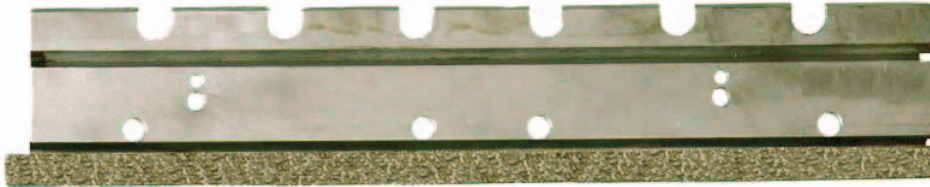

Diamond Coated Grippers For A Longer Gripping Life.
Lower Cost *GT Specialties* **Better Gripper**

2901-A Edith Blvd. NE, Albuquerque. New Mexico USA 87107

Ph# 505-343-0600 e-mail: Sales@gt-specialties.com Fx# 505-343-0606

RECONDITION Komori Plate Clamps

Plate clamps that lost their gripping surface. GT Specialties can bond industrial diamonds to your clamps. The diamonds will out last a Carbide coating 5:1 longer.

Komori 50'' press Plate Clamp