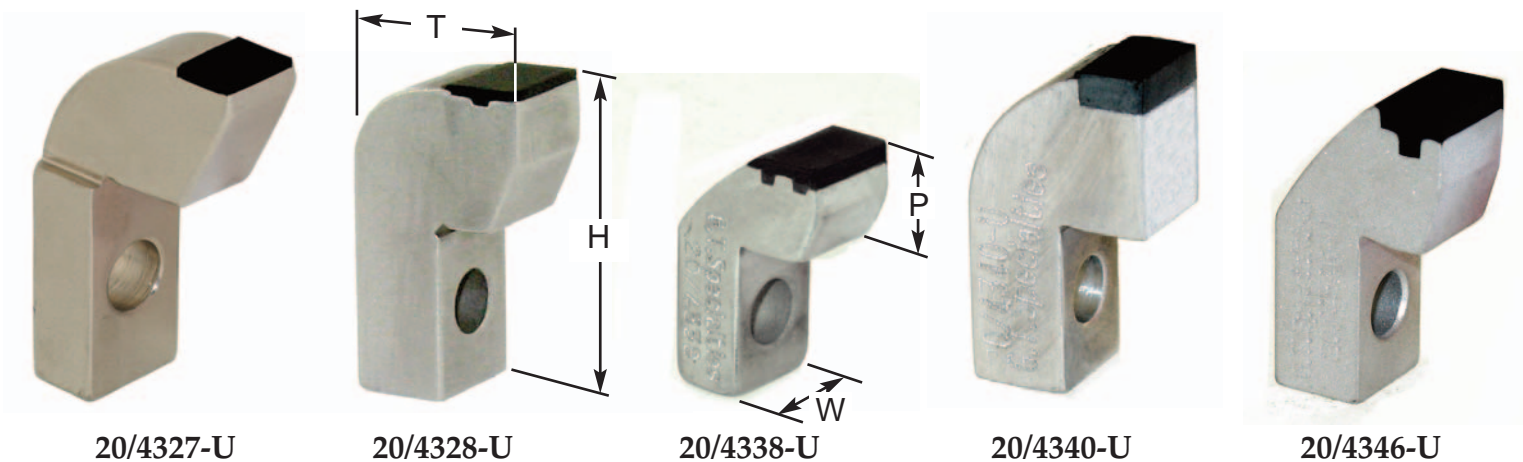

## Komori Swing Arm Grippers

P/N	H	P	T	W
* 20/4327-U	1.870"/ 47.50mm	.680"/ 17.27mm	1.145"/ 29.00mm	.475"/ 12.0mm
* 20/4328-U	1.280"/ 32.50mm	.570"/ 14.50mm	.740"/ 18.79mm	.500"/ 12.7mm
* 20/4338-U	1.015"/ 25.78mm	.387"/ 9.80mm	.670"/ 17.00mm	.470"/ 12.0mm
20/4340-U	1.300"/ 33.00mm	.605"/ 15.36mm	.750"/ 19.00mm	.480"/ 12.1mm
20/4346-U	1.275"/ 32.38mm	.575"/ 14.60mm	.750"/ 19.00mm	.480"/ 12.1mm

\* - This gripper is available with a Diamond Coating (-D).